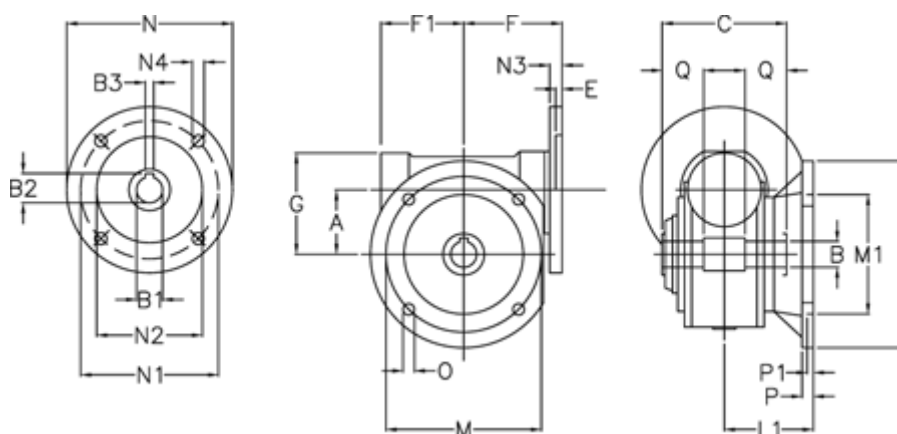

# Data Sheet

Article number: 390218508054510

Description: Worm gear  
VF 185-FC2-80-112B5, without lubrication

## Measures

A	= 185.4	F1	= 205	N2	= 180
B	= 60 H7	G	= 267	N3	= 16
B1	E7 = 28	L	= 400	N4	= 13
B2	= 31.3	L1	= 155.5	O	= 22
B3	H9 = 8	M	= 350	P	= 22
C	= 190	M1	= 280	P1	= 13
E	= 4	N	= 250	Q	= 65
F	= 217	N1	= 215		